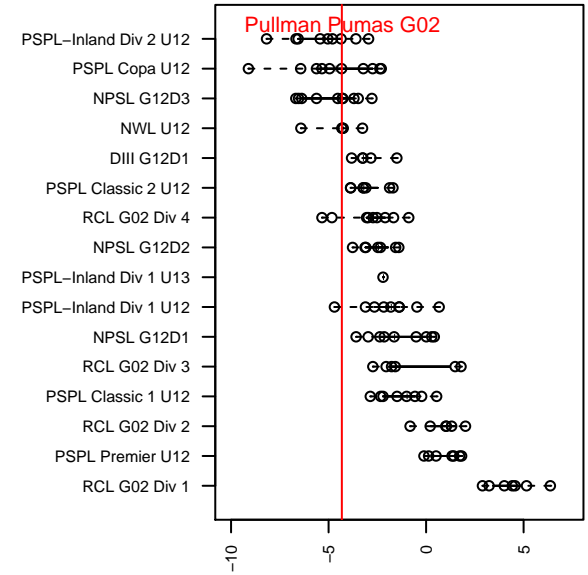

Pullman Pumas G02

Pullman, WA
 G02 total strength=336
 attack=0.29 defense=0.14
 fall league = NWL U12
 spr league = Spr NWL U12
 notes= Mickas 2014

alt names used:
 GU12 PULLMAN PUMAS-MICKAS
 PULLMAN PUMAS-MICKAS

Venues played:
 2014 NWL U12
 2014 Spr NWL U12

Pullman Pumas G02
 Dots are actual minus expected GF (blue circles) and GA (red triangles).
 Blue line is smoothed change in attack strength. Red is smoothed change in defense strength.

**attack and defense variance (black dot)
relative to other teams
and top 10 in region**

**attack and defense rating
relative to others at age
and all opponents in last 13 months**

Performance relative to 13 month average